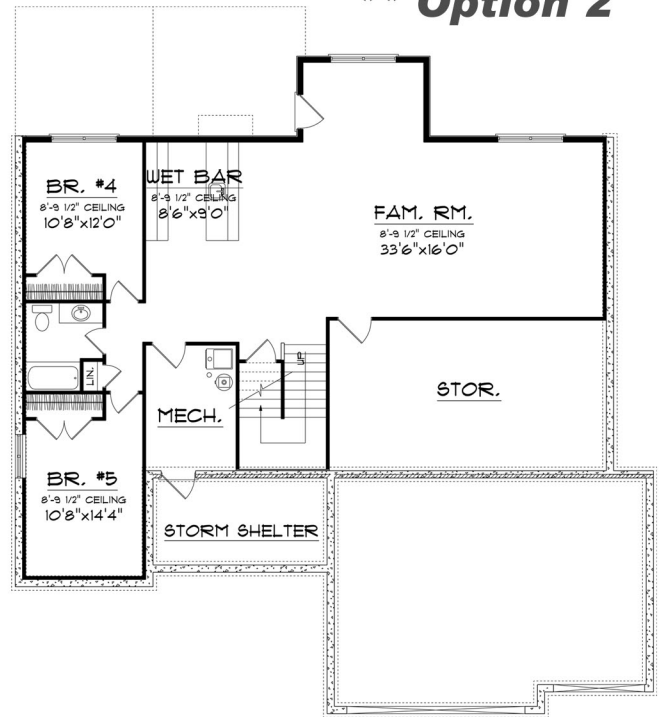

The Schwab Plan 1933

**** Option 2**

MAIN FLOOR PLAN

MAIN FLOOR:
1933 SQ. FT.

LOWER LEVEL PLAN

LOWER LEVEL
FUTURE FINISH:
1307 SQ. FT.