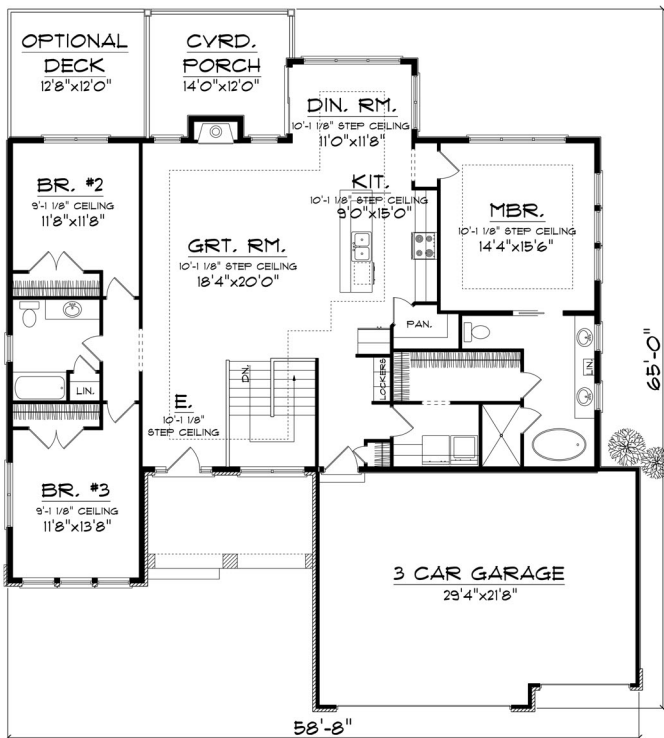

The Schwab Plan 1933

**** Option 2**

MAIN FLOOR PLAN

MAIN FLOOR:
1933 SQ. FT.

LOWER LEVEL PLAN

LOWER LEVEL
FUTURE FINISH:
1307 SQ. FT.