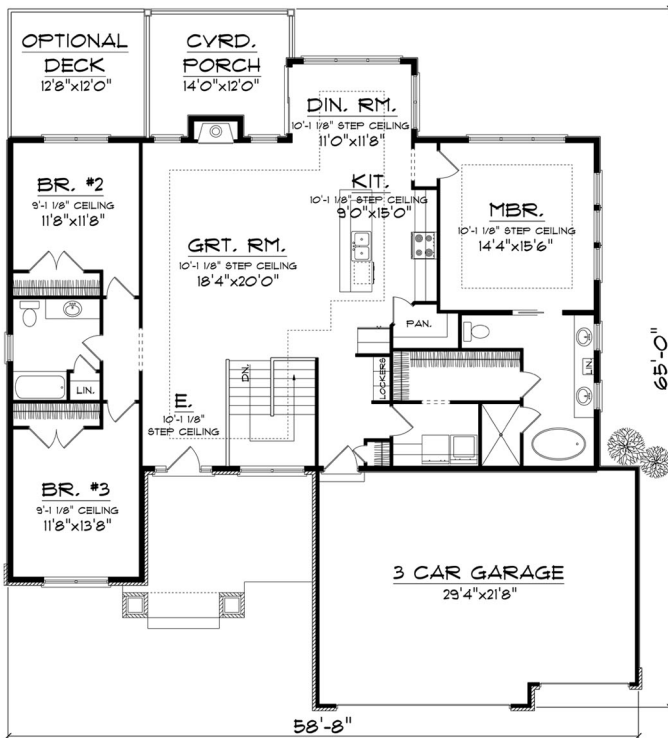

The Schwab Plan 1933

MAIN FLOOR PLAN

MAIN FLOOR:
1933 SQ. FT.

LOWER LEVEL PLAN

LOWER LEVEL
FUTURE FINISH:
1307 SQ. FT.