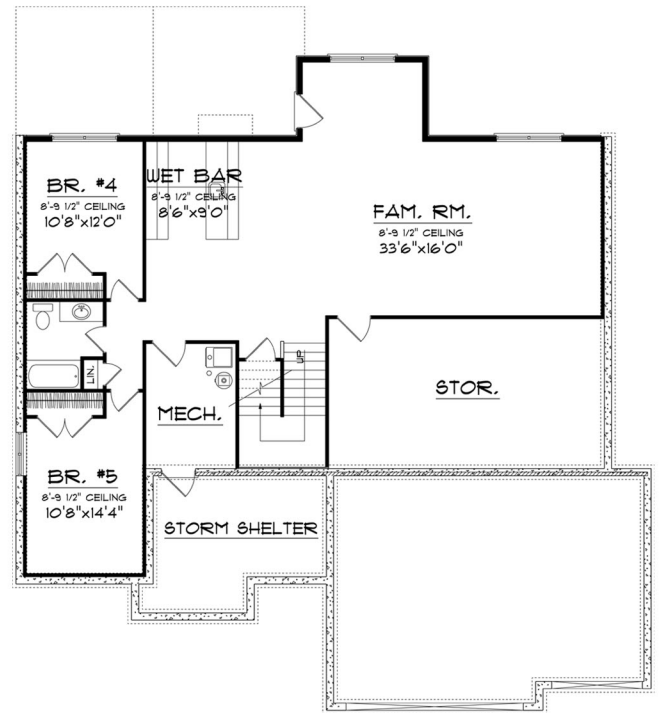

The Schwab Plan 1933

MAIN FLOOR PLAN

MAIN FLOOR:
1933 SQ. FT.

LOWER LEVEL PLAN

LOWER LEVEL
FUTURE FINISH:
1307 SQ. FT.